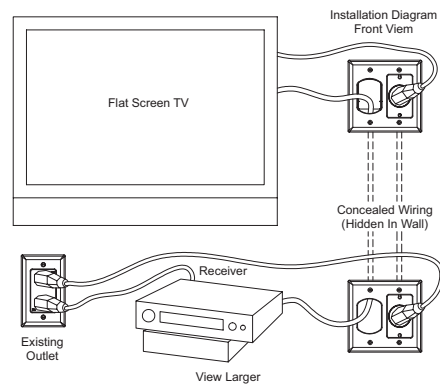

## Clock Outlet

G

Data-com Devices & Wallplate And Others

**HJ115P31**  
Single-Gang  
Decorator Recessed Plug  
With Wall Plate

**HJ115R31**  
Single-Gang  
Decorator Recessed Receptacle  
With Wall Plate

**HJ8881**  
Single-Gang  
Recessed Low Voltage  
Cable Plate

**HJ15RD31**  
Decorator Recessed Duplex  
Receptacle With Wall Plate

**HJ115R81**  
Two Gang Low Voltage  
Cable Plate With  
Recessed Power

**HJ115P81**  
Two Gang Low Voltage  
Cable Plate With  
Recessed Plug

**HJ8882**  
2-Gang Recessed Low  
Voltage Cable Plate

### HJ8901

Split Style TV Plate With Flexible AV/HDMI Cable Pass-Through